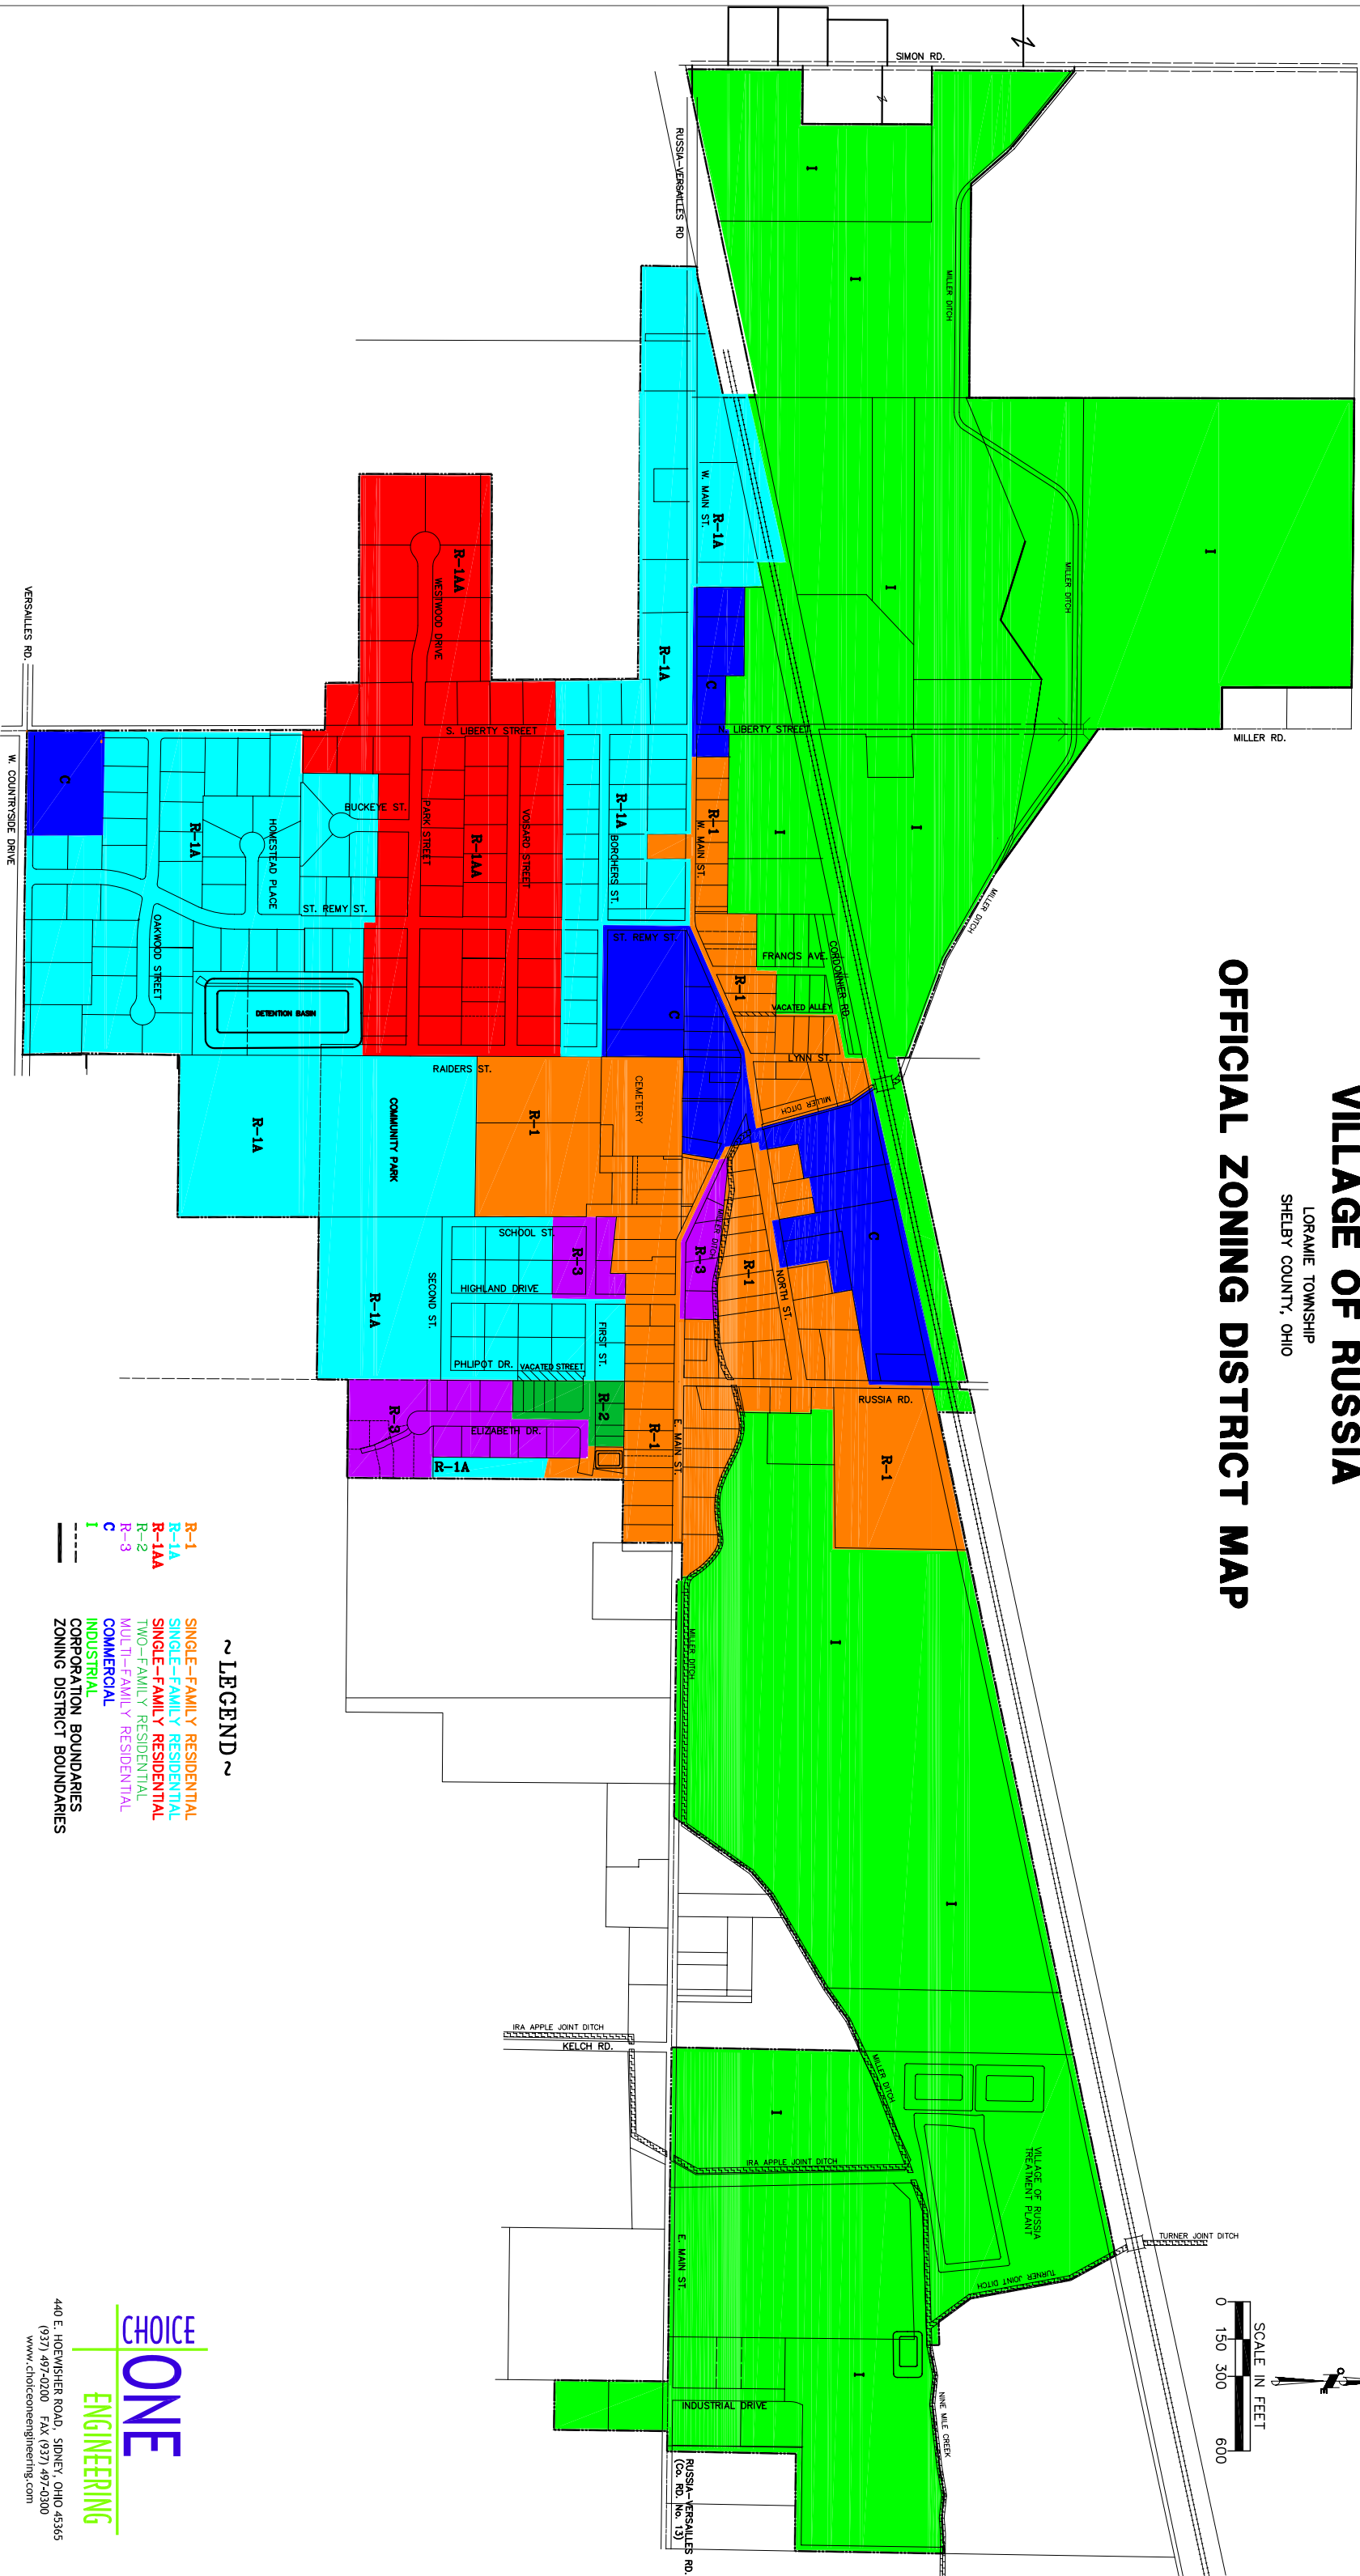

# VILLAGE OF RUSSIA

LORAMIE TOWNSHIP  
SHELBY COUNTY, OHIO

## OFFICIAL ZONING DISTRICT MAP

- ~ LEGEND ~**
- R-1 SINGLE-FAMILY RESIDENTIAL
  - R-1A SINGLE-FAMILY RESIDENTIAL
  - R-1AA SINGLE-FAMILY RESIDENTIAL
  - R-2 TWO-FAMILY RESIDENTIAL
  - R-3 MULTI-FAMILY RESIDENTIAL
  - C COMMERCIAL
  - I INDUSTRIAL
- CORPORATION BOUNDARIES  
- - - ZONING DISTRICT BOUNDARIES