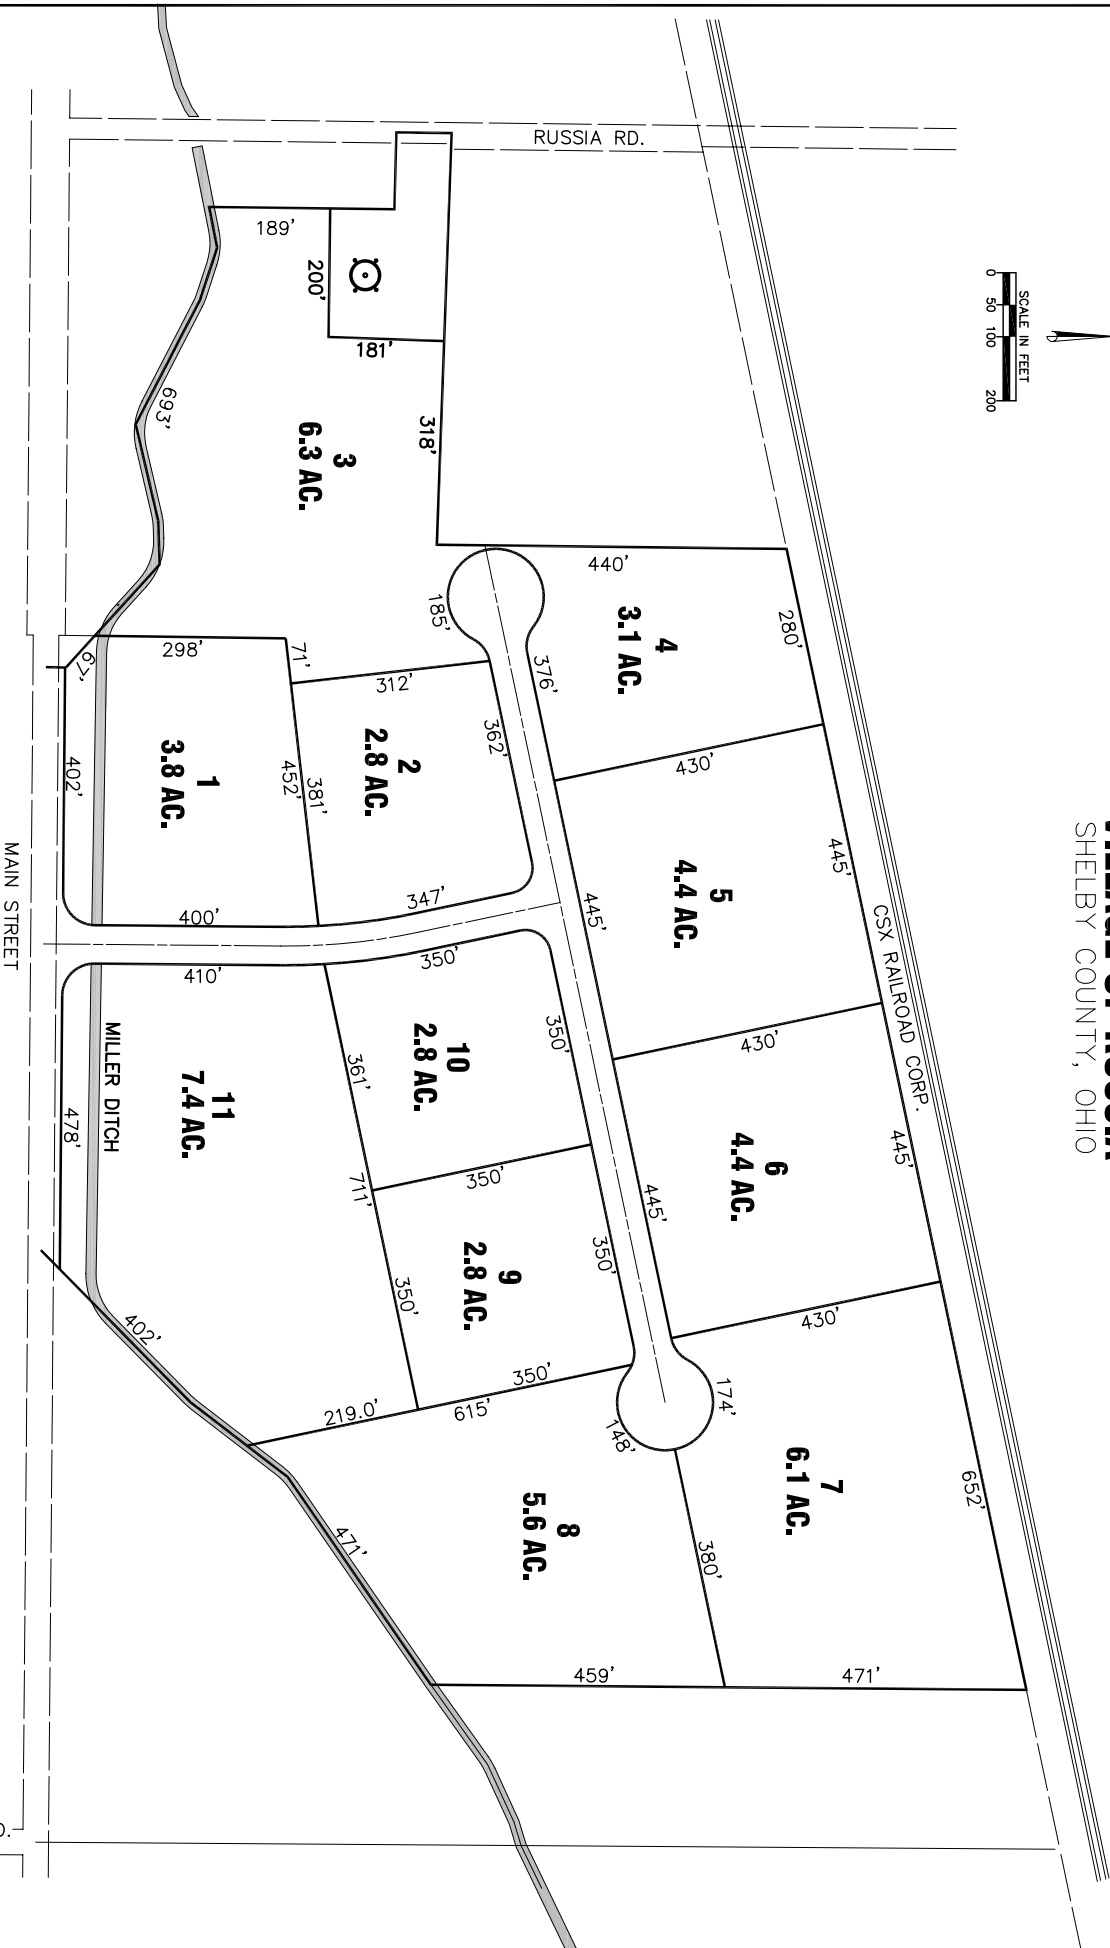

RUSSIA C.I.C. INDUSTRIAL PARK

VILLAGE OF RUSSIA
SHELBY COUNTY, OHIO

NOTE:
THIS IS A CONCEPTUAL LAYOUT AND MAY BE
RECONFIGURED TO MEET YOUR NEEDS.

ALL PROPERTIES PROVIDED SANITARY SEWER,
STORM SEWER, GAS, AND ELECTRIC.

CSX SPECIFIED AS GOOD SITE FOR RR SPUR.

-KELCH RD.